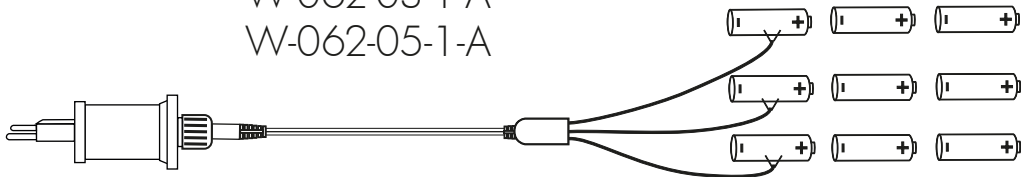

**BATTERY ELIMINATOR**  
for 1-3 products.  
Compatible with timer.

**STEP 1**  
Place the attached  
battery into the  
product

**STEP 2**  
Place the dummy  
batteries into the  
product

**STEP 3**  
Insert the plug  
into a socket and  
switch on

W-062-03-1-A  
W-062-05-1-A

**BATTERY ELIMINATOR**  
for 1-3 products.  
Compatible with timer.

**STEP 1**  
Place the attached  
battery into the  
product

**STEP 2**  
Place the dummy  
batteries into the  
product