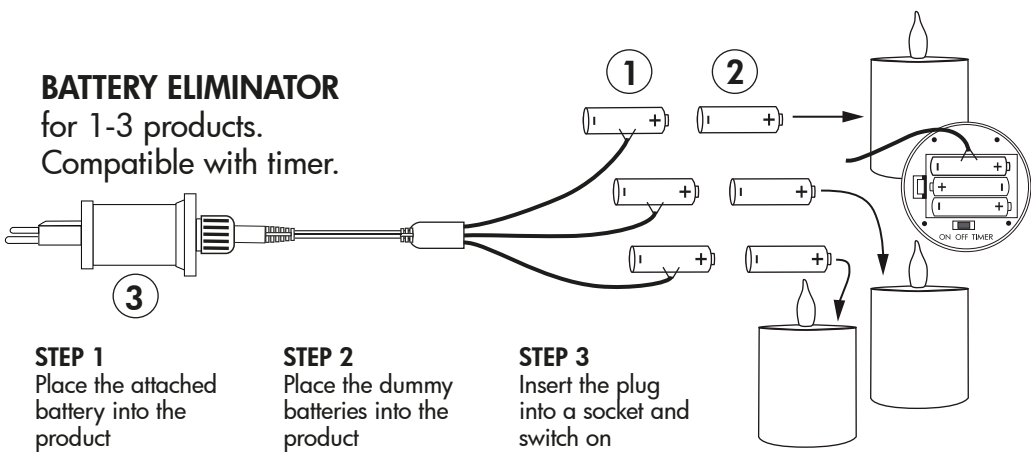

**BATTERY ELIMINATOR**  
for 1-3 products.  
Compatible with timer.

**STEP 1**  
Place the attached  
battery into the  
product

**STEP 2**  
Place the dummy  
batteries into the  
product

**STEP 3**  
Insert the plug  
into a socket and  
switch on

W-062-03-1-A  
W-062-05-1-A

**BATTERY ELIMINATOR**  
for 1-3 products.  
Compatible with timer.

**STEP 1**  
Place the attached  
battery into the  
product

**STEP 2**  
Place the dummy  
batteries into the  
product