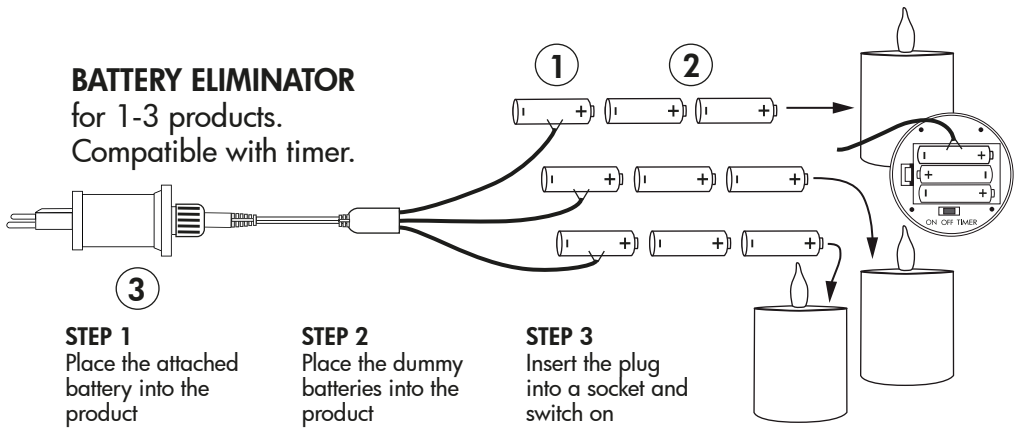

**BATTERY ELIMINATOR**  
for 1-3 products.  
Compatible with timer.

**STEP 1**  
Place the attached  
battery into the  
product

**STEP 2**  
Place the dummy  
batteries into the  
product

**STEP 3**  
Insert the plug  
into a socket and  
switch on

W-062-03-1-A  
W-062-05-1-A

**BATTERY ELIMINATOR**  
for 1-3 products.  
Compatible with timer.

**STEP 1**  
Place the attached  
battery into the  
product

**STEP 2**  
Place the dummy  
batteries into the  
product